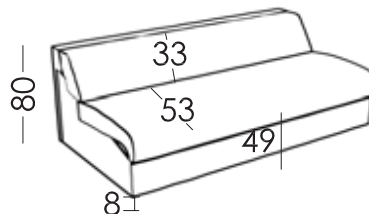

ZEUS

TECHNICAL DETAILS | RV001 | EN

fama

Measures

Width:	
Height:	80cm
Depth:	95cm
Seat height:	49cm
Arm height:	
Back height:	33cm
Depth open:	205cm

Guarantee

Frame and seat suspension: lifetime warranty

Rest of pieces: 3 years*

Mattress

Composition:	Padded fabric + foam + viscoelastic
Fire retardant:	Fire retardant mattress availability
Measures:	Width 80 140 160cm Length 195cm
Thickness:	13 18 cm
Mechanical test:	EN 13759:2012
Cycles:	5000
	For more information, please refer to the mattress data sheet.